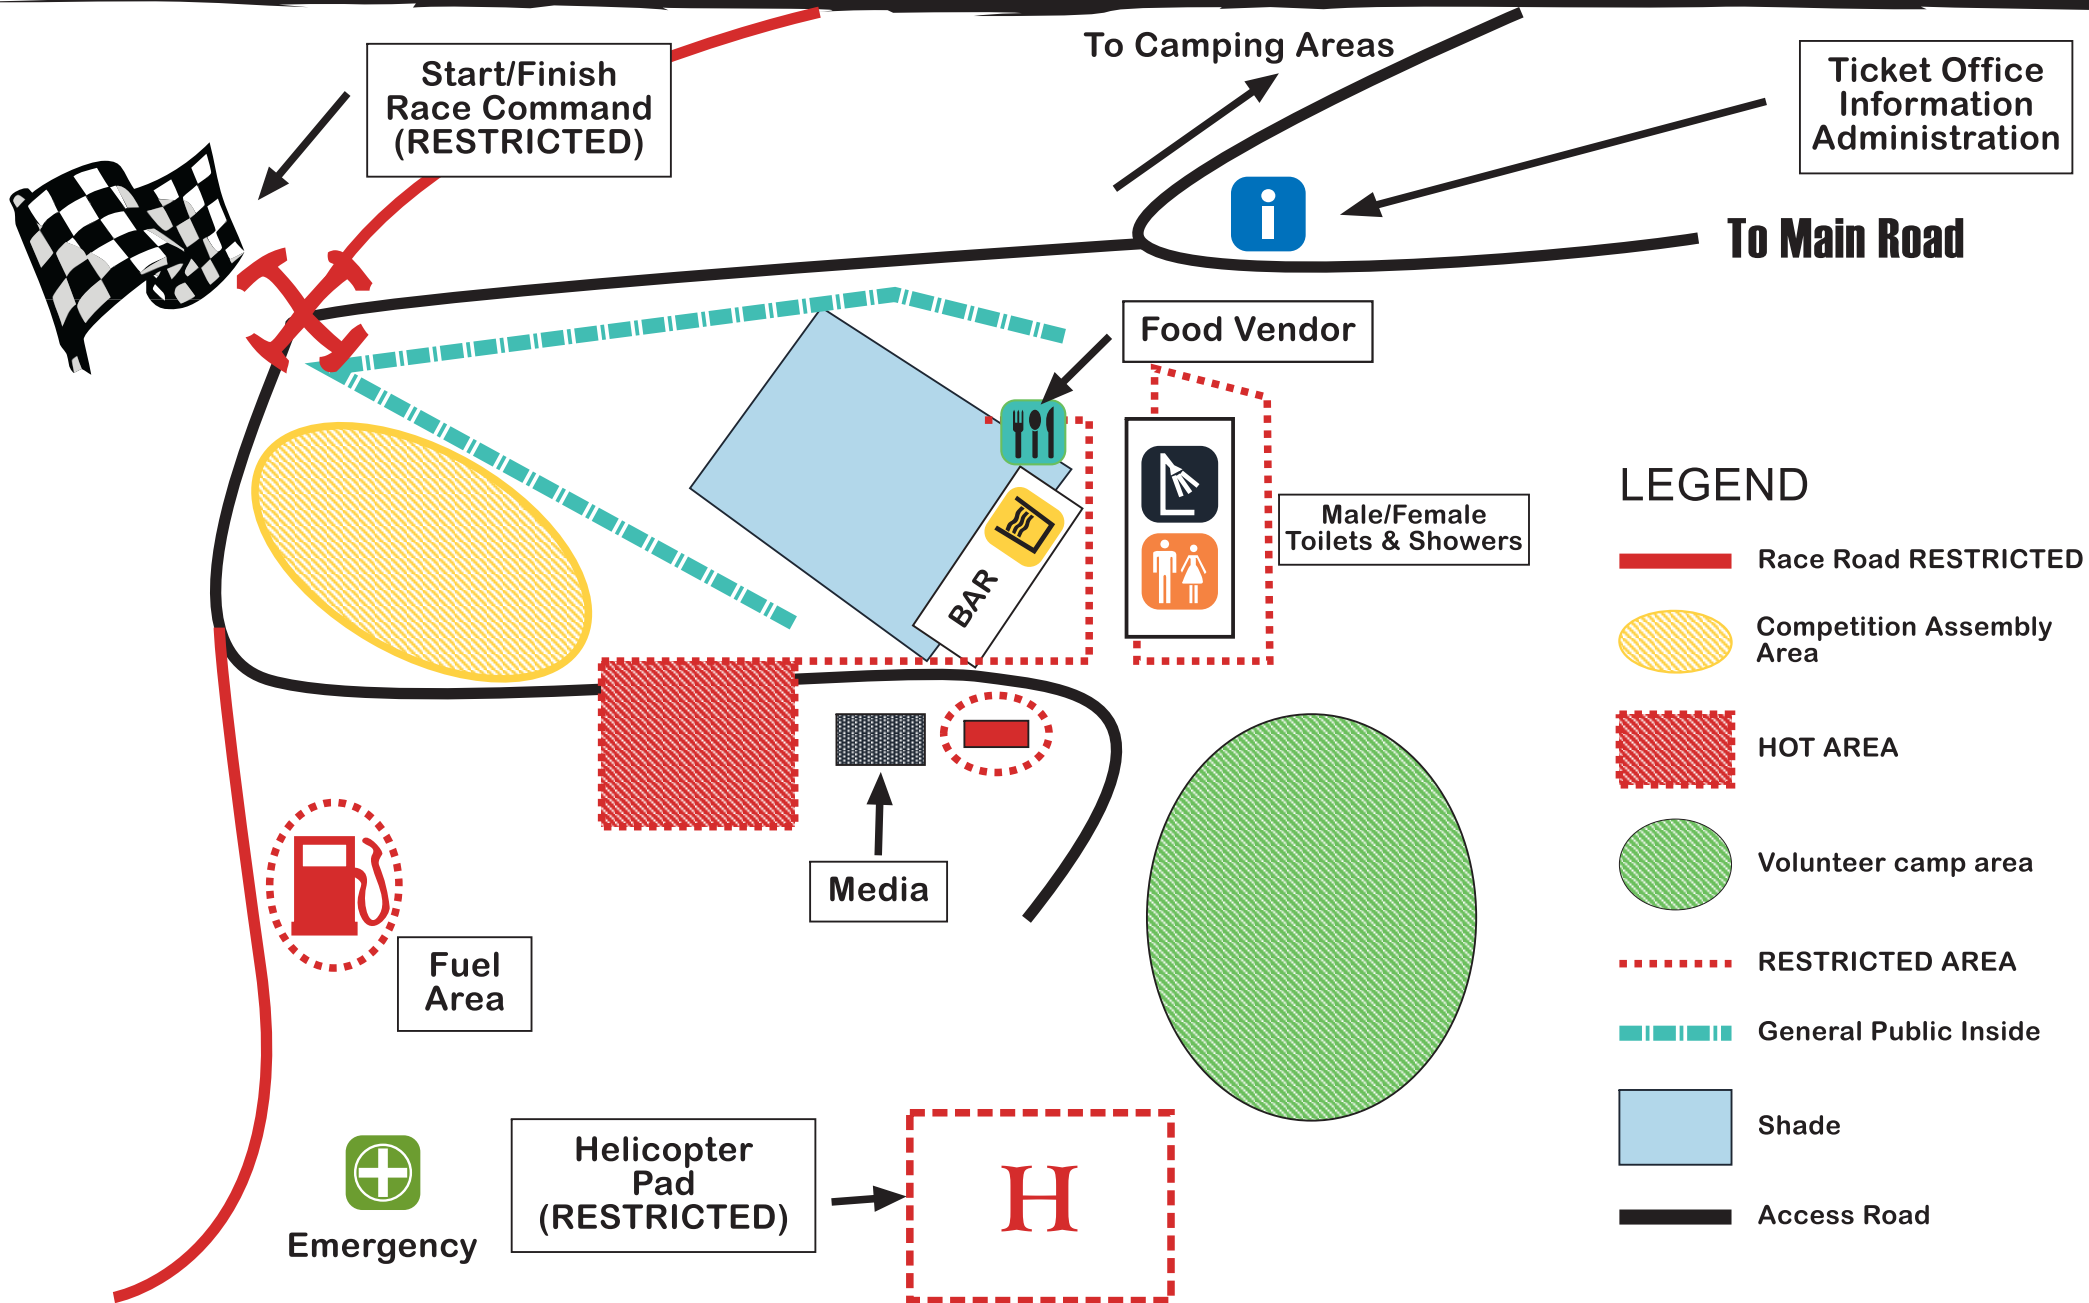

GASCOYNE DASH - MAIN AREA

- ### LEGEND
- Race Road RESTRICTED
 - Competition Assembly Area
 - HOT AREA
 - Volunteer camp area
 - RESTRICTED AREA
 - General Public Inside
 - Shade
 - Access Road