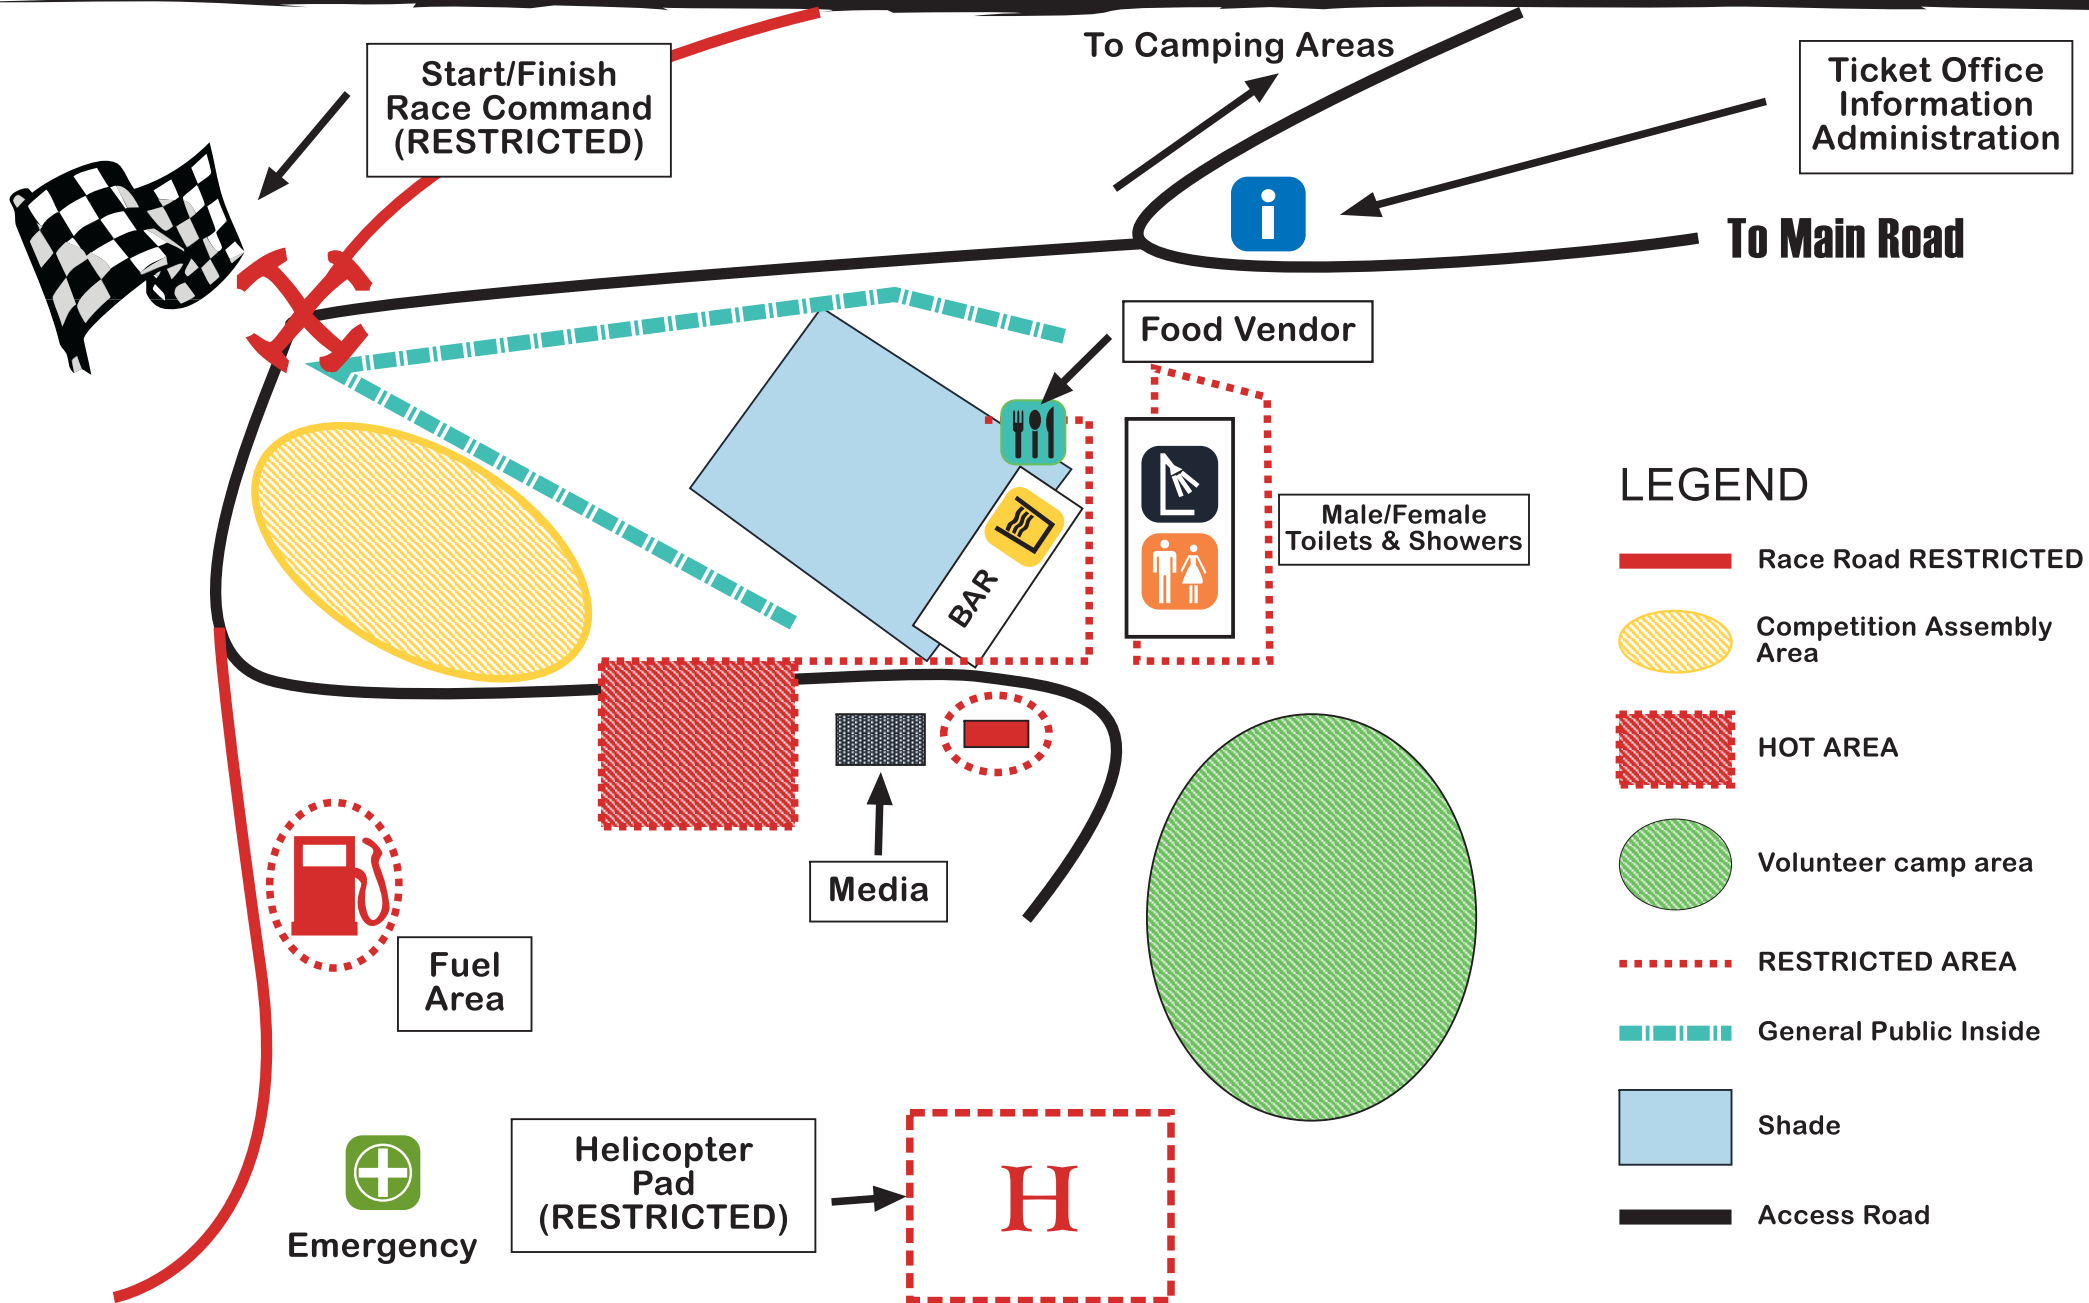

GASCOYNE DASH - MAIN AREA

LEGEND

- Race Road RESTRICTED
- Competition Assembly Area
- HOT AREA
- Volunteer camp area
- RESTRICTED AREA
- General Public Inside
- Shade
- Access Road