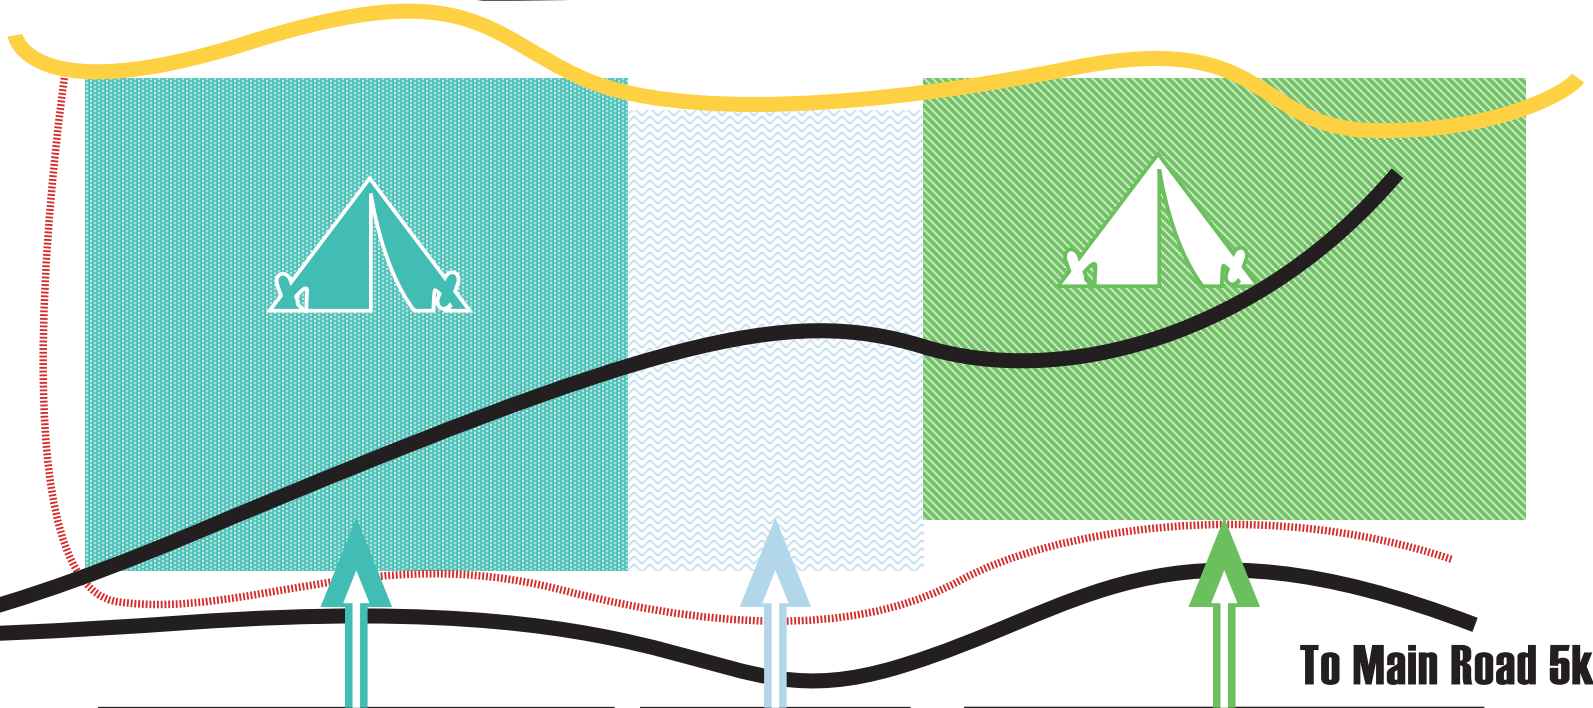

GASCOYNE DASH

COONATHA CAMPING AREA

**CAMPING AREAS
DESIGNATED
PLEASE RESPECT
OTHERS!**

General Camping
Not recommended for
Competitors or Families

Buffer Zone
No Camping
No Noise

Competitors & Families
camping ONLY
NOISE RESTRICTIONS
APPLY

To Main Road 5km's

FOOD

BAR

FIRST AID

SHOWER

TOILET

INFO